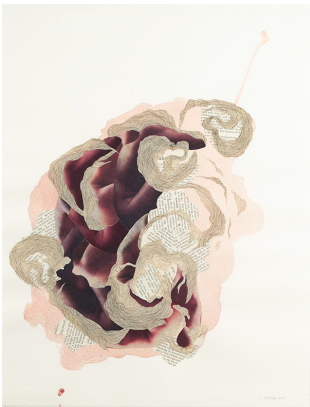

2013

Mixed media on watercolor paper.

7 x 5.5 inches.

~~\$150~~-sale: \$120, framed

Collage Study 23

2013

Mixed media on watercolor paper.

7 x 5.5 inches.

~~\$150~~-sale: \$120, framed

Metamorphosis of Form 1

2012

Watercolor, collage, photolithography and etching.

20 x 16 inches.

~~\$500~~-sale: \$400, framed

Metamorphosis of Form 2

2012