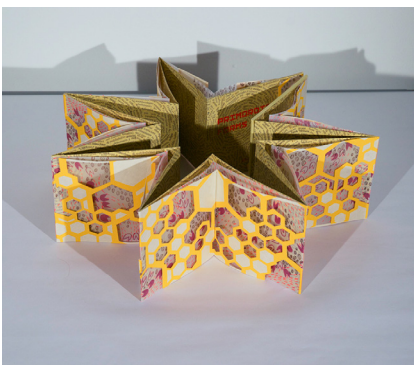

~~\$300~~-sale: \$240

Composition/ Decomposition

2013

5 x 7 inches closed; 20 pages. Double sided accordion.

Silk screen on handmade paper and book cloth.

~~\$300~~-sale: \$240

Primordial Forms

2012